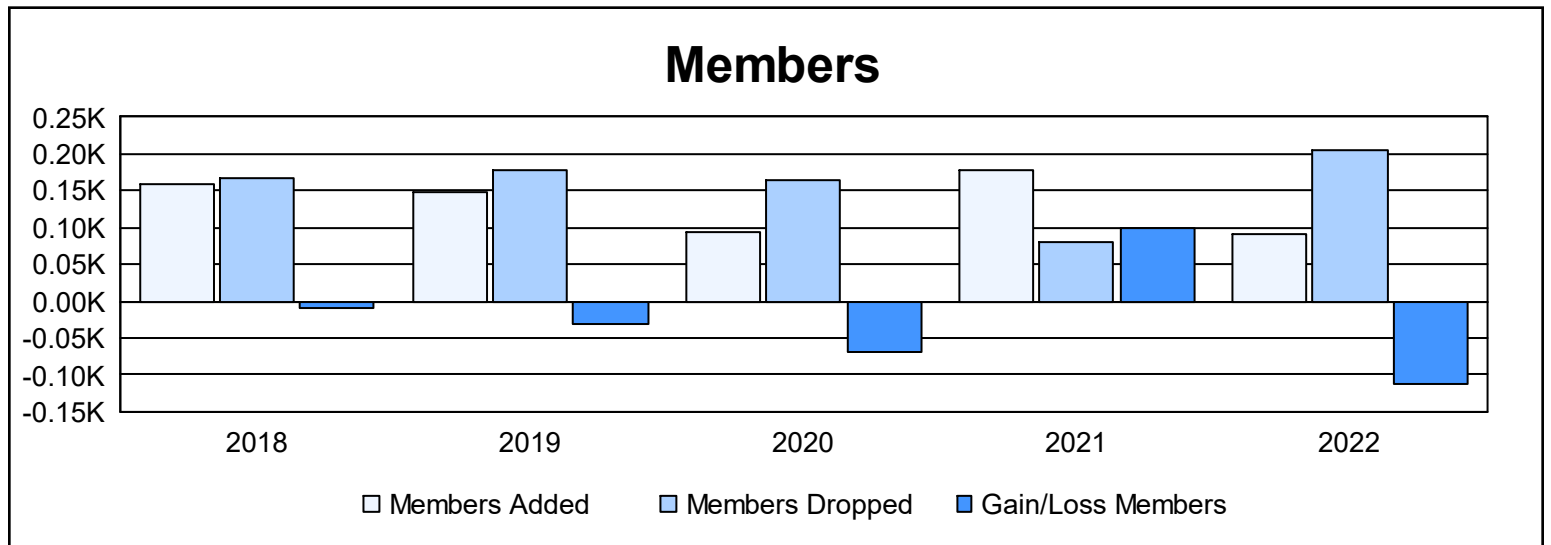

Year	New Clubs	Dropped Clubs	Gain/ Loss Clubs	New Members	Charter Members	Reinstate Members	Transfer Members	Total Member Added	Total Members Dropped	Gain/ Loss Members
2017-2018	0	2	-2	144	2	10	2	158	166	-8
2018-2019	0	3	-3	124	12	7	4	147	177	-30
2019-2020	0	1	-1	87	2	4	2	95	164	-69
2020-2021	0	0	0	175	0	2	1	178	79	99
2021-2022	0	1	-1	84	0	5	2	91	204	-113
<b>Average</b>	<b>0</b>	<b>1</b>	<b>-1</b>	<b>123</b>	<b>3</b>	<b>6</b>	<b>2</b>	<b>134</b>	<b>158</b>	<b>-24</b>

### Membership Composition June 2022 Cumulative