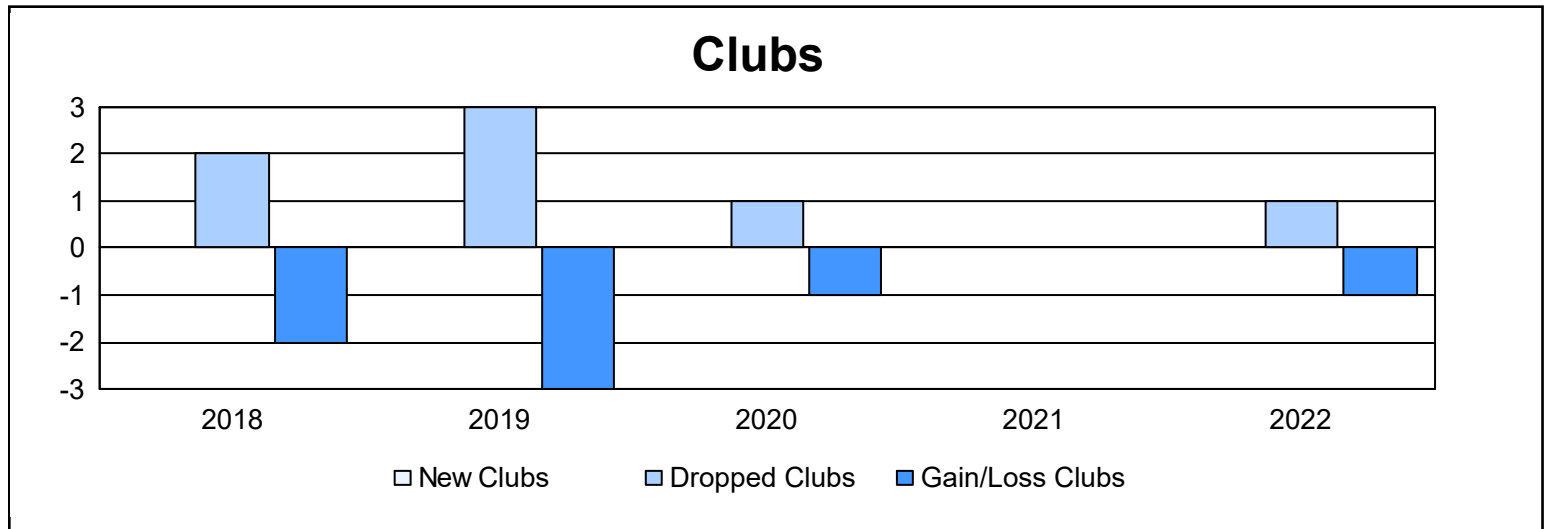

Year	New Clubs	Dropped Clubs	Gain/ Loss Clubs	New Members	Charter Members	Reinstate Members	Transfer Members	Total Member Added	Total Members Dropped	Gain/ Loss Members
2017-2018	0	2	-2	144	2	10	2	158	166	-8
2018-2019	0	3	-3	124	12	7	4	147	177	-30
2019-2020	0	1	-1	87	2	4	2	95	164	-69
2020-2021	0	0	0	175	0	2	1	178	79	99
2021-2022	0	1	-1	84	0	5	2	91	204	-113
<b>Average</b>	<b>0</b>	<b>1</b>	<b>-1</b>	<b>123</b>	<b>3</b>	<b>6</b>	<b>2</b>	<b>134</b>	<b>158</b>	<b>-24</b>

### Membership Composition June 2022 Cumulative